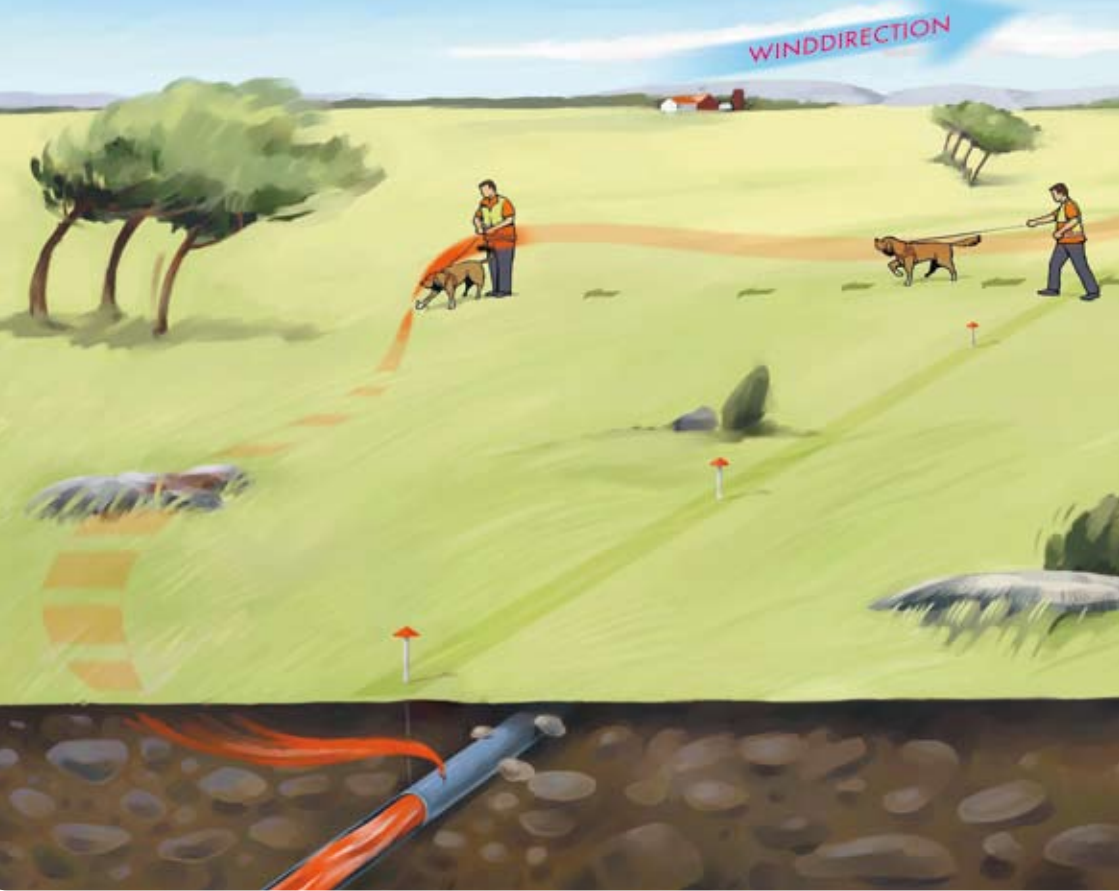

Alrik Pettersson
E.ON Gas Sweden AB

Gas Detection dog

How the revolutionary Maribo-dog can save your company millions of dollars and why the Maribo-dog is the most advanced and most cost effective detection method on today's market!

The Maribo-dog has been trained for one cause and one purpose only, to deliver the most reliable and superior gas detection method on today's market at the lowest cost to the client.

A brief introduction of the Maribo-dog

The Maribo-dog is the development of the reliable Swedish minefield dog which by experts has been trained by the strictest requirements in the world. Its specific ability to detect these leaks has proven superior to any current and known methods.